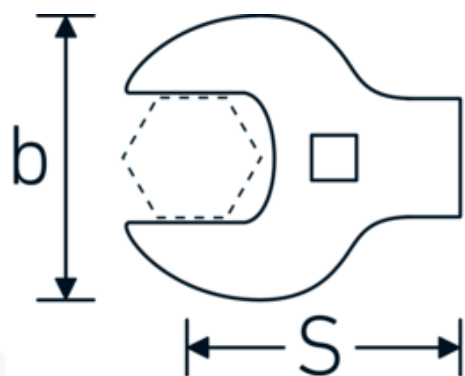

CROW-FOOT wrench heavy-duty, inch
540a HD

Product no. **02501044**
GTIN **4018754198108**
Model **540A HD SW 7/8**

Label.

3/8 " CROW-FOOT wrench heavy-duty Wrench size 7/8" L.52mm

Technical Drawing.

Technical Attributes.

a	11 mm
Internal square drive (inch)	3/8 "
Width mm (b)	48 mm

Logistics data.

Depth mm (IFS)	45
Width mm (IFS)	47
Height mm (IFS)	11

Length mm (L)	52 mm	Length (packed, mm)	65
S	31,3 mm	Width (packed, mm)	65
Wrench size [inch]	7/8 "	Height (packed, mm)	20
		Volume (packed, dm3)	0.0845 dm3
		Product no.	02501044
		Weight (gross, kg)	0,102
		Weight PAP (kg)	0,000
		Weight PVC (kg)	0,002
		GTIN	4018754198108
		Country of origin	GERMANY
		Region of origin	Nordrhein-Westfalen
		WEEE/ElektroG	nicht ear-pflichtig
		Customs tariff no.	82042000
		Packing standard	1
		Weight	99 g