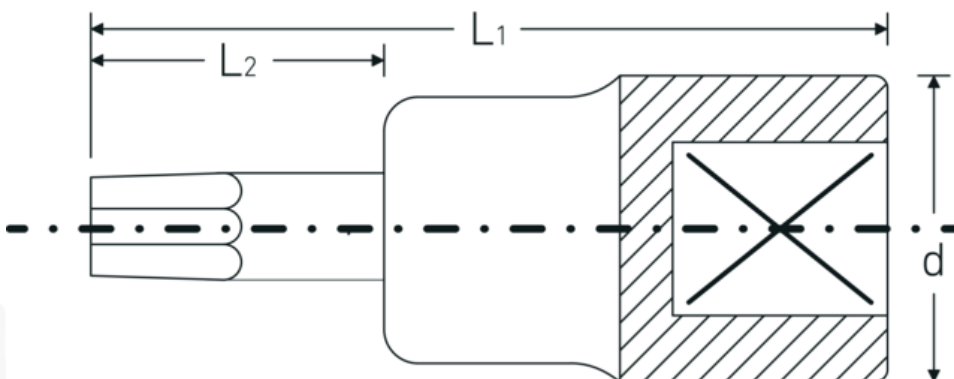

Screwdriver socket

49TX

Product no. **02100045**
GTIN **4018754139378**
Model **49 TX T 45**

Label. 3/8 " Screwdriver socket L.49mm

Features.

- for inside TORX® screws
- Chrome Alloy Steel, chrome plated

Advantages.

For recessed TORX® screws

Technical Drawing.

Technical Attributes.

Drive profile TORX®
Internal square drive (inch) 3/8 "

Logistics data.

Depth mm (IFS) 49
Width mm (IFS) 18

d	17,8 mm	Height mm (IFS)	18
Size of output profile	T45	Length (packed, mm)	100
L1	49 mm	Width (packed, mm)	80
L2	17 mm	Height (packed, mm)	49
		Volume (packed, dm3)	0.392 dm3
		Art. no.	02100045
		Weight (gross, kg)	0,250
		Weight PAP (kg)	0,000
		Weight PVC (kg)	0,003
		GTIN	4018754139378
		Country of origin	GERMANY
		Region of origin	Nordrhein-Westfalen
		WEEE/ElektroG	nicht ear-pflichtig
		Customs tariff no.	82042000
		Packing standard	5
		Weight	49 g

Variants.

Art. no.	Model no. (ERP)	Description	GTIN
02100009	49 TX T 9	3/8 " Screwdriver socket L.49mm	4018754002801
02100010	49 TX T 10	3/8 " Screwdriver socket L.49mm	4018754002818
02100015	49 TX T 15	3/8 " Screwdriver socket L.49mm	4018754002825
02100020	49 TX T 20	3/8 " Screwdriver socket L.49mm	4018754002832
02100025	49 TX T 25	3/8 " Screwdriver socket L.49mm	4018754002849
02100027	49 TX T 27	3/8 " Screwdriver socket L.49mm	4018754002856
02100030	49 TX T 30	3/8 " Screwdriver socket L.49mm	4018754002863
02100040	49 TX T 40	3/8 " Screwdriver socket L.49mm	4018754002870
02100045	49 TX T 45	3/8 " Screwdriver socket L.49mm	4018754139378