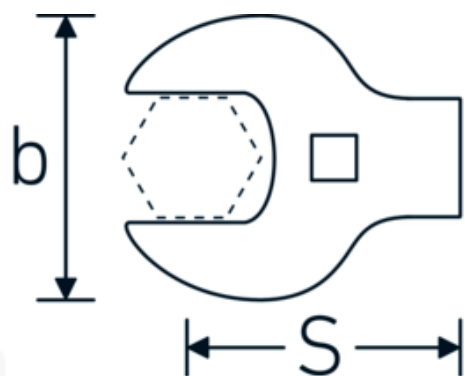

CROW-FOOT wrench heavy-duty, inch
540a HD

Product no. **02501060**
GTIN **4018754285761**
Model **540A HD SW 1.3/8**

Label. 3/8 " CROW-FOOT wrench heavy-duty Wrench size 1 3/8" L.65mm

Technical Drawing.

Technical Attributes.

a	11 mm
Internal square drive (inch)	3/8 "
Width mm (b)	62 mm

Logistics data.

Depth mm (IFS)	65
Width mm (IFS)	60
Height mm (IFS)	10

Length mm (L)	65 mm	Length (packed, mm)	67
S	38,7 mm	Width (packed, mm)	63
Wrench size [inch]	1 3/8 "	Height (packed, mm)	11
		Volume (packed, dm3)	0.046431 dm3
		Product no.	02501060
		Weight (gross, kg)	0,184
		Weight PAP (kg)	0,000
		Weight PVC (kg)	0,004
		GTIN	4018754285761
		Country of origin	GERMANY
		Region of origin	Nordrhein-Westfalen
		WEEE/ElektroG	nicht ear-pflichtig
		Customs tariff no.	82042000
		Packing standard	1
		Weight	178 g