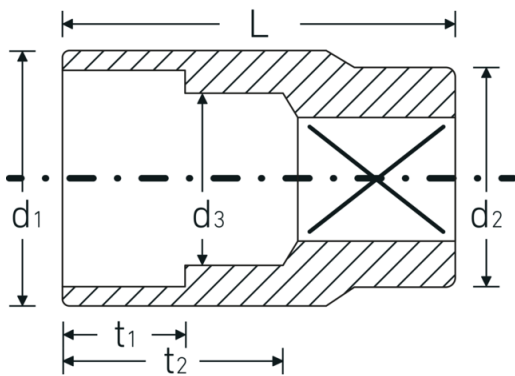

Sockets 1/2", metric

52

Product no. **03030015**
GTIN **4018754005871**
Model **52 15**

Label. 1/2 " Socket Wrench size 15mm L.38mm

Technical Drawing.

Technical Attributes.

Drive profile	hex AS-Drive®
Internal square drive (inch)	1/2 "
d1	21,2 mm
d2	22,7 mm
d3	14 mm
DIN	DIN 3124 / ISO 2725-1, ASME B 107.5M, DIN EN 3709
Length mm (L)	38 mm
Width across flats [mm]	15 mm

Logistics data.

Depth mm (IFS)	38
Width mm (IFS)	23
Height mm (IFS)	23
Length (packed, mm)	128
Width (packed, mm)	58
Height (packed, mm)	40
Volume (packed, dm ³)	0.29696 dm ³
Product no.	03030015
Weight (gross, kg)	0,600