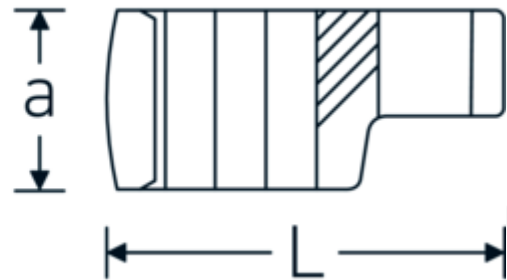

## CROW-RING spanner

440a

Product no. **02490038**  
GTIN **4018754004553**  
Model **440 A 11/16**

**Label.** 3/8 " CROW-RING spanner Spanner size 11/16" L.39,2mm

- Features.**
- Chrome Alloy Steel, chrome plated
  - caution! Modified settings on torque wrench
  - size 3/8: for Volvo aircraft engine, type "JAS"

## Technical Drawing.

## Technical Attributes.

a	17,5 mm
Internal square drive (inch)	3/8 "
Width mm (b)	27,3 mm
Length mm (L)	39,2 mm
S	20,5 mm
Spanner size [inch]	11/16 "

## Logistics data.

Depth mm (IFS)	39
Width mm (IFS)	27
Height mm (IFS)	17
Length (packed, mm)	40
Width (packed, mm)	28
Height (packed, mm)	18

<b>W</b>	14 mm	<b>Volume (packed, dm3)</b>	0.02016 dm3
		<b>Art. no.</b>	02490038
		<b>Weight (gross, kg)</b>	0,036
		<b>Weight PAP (kg)</b>	0,000
		<b>Weight PVC (kg)</b>	0,002
		<b>GTIN</b>	4018754004553
		<b>Country of origin</b>	GERMANY
		<b>Region of origin</b>	Nordrhein-Westfalen
		<b>WEEE/ElektroG</b>	nicht ear-pflichtig
		<b>Customs tariff no.</b>	82042000
		<b>Packing standard</b>	1
		<b>Weight</b>	36 g