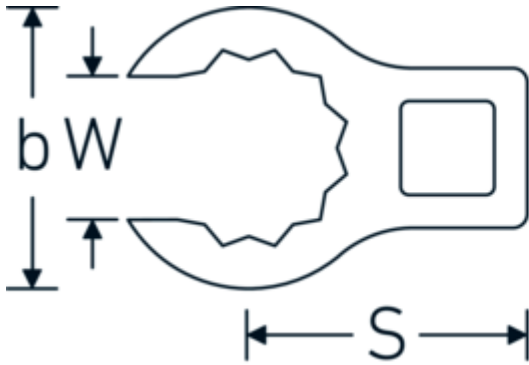

## CROW-RING spanner

440a

Product no. **02490038**  
GTIN **4018754004553**  
Model **440 A 11/16**

**Label.** 3/8 " CROW-RING spanner Spanner size 11/16" L.39,2mm

- Features.**
- Chrome Alloy Steel, chrome plated
  - caution! Modified settings on torque wrench
  - size 3/8: for Volvo aircraft engine, type "JAS"

## Technical Drawing.

## Technical Attributes.

a	17,5 mm
Internal square drive (inch)	3/8 "
Width mm (b)	27,3 mm
Length mm (L)	39,2 mm
S	20,5 mm
Spanner size [inch]	11/16 "

## Variants.

Art. no.	Model no. (ERP)	Description	GTIN
01490024	440 A 3/8	1/4 " CROW-RING spanner Spanner size 3/8" L.28,4mm	4018754116805
01490028	440 A 7/16	1/4 " CROW-RING spanner Spanner size 7/16" L.28mm	4018754001460
01490032	440 A 1/2	1/4 " CROW-RING spanner Spanner size 1/2" L.30,5mm	4018754001477
01490034	440 A 9/16	1/4 " CROW-RING spanner Spanner size 9/16" L.31,7mm	4018754001484
02490036	440 A 5/8	3/8 " CROW-RING spanner Spanner size 5/8" L.36,5mm	4018754004546
02490038	440 A 11/16	3/8 " CROW-RING spanner Spanner size 11/16" L.39,2mm	4018754004553
02490040	440 A 3/4	3/8 " CROW-RING spanner Spanner size 3/4" L.40,9mm	4018754004560
02490042	440 A 13/16	3/8 " CROW-RING spanner Spanner size 13/16" L.42,9mm	4018754004577
02490044	440 A 7/8	3/8 " CROW-RING spanner Spanner size 7/8" L.45,2mm	4018754004584
02490046	440 A 15/16	3/8 " CROW-RING spanner Spanner size 15/16" L.47,2mm	4018754004591
02490048	440 A 1	3/8 " CROW-RING spanner Spanner size 1" L.49,3mm	4018754004607
02490050	440 A 1 1/16	3/8 " CROW-RING spanner Spanner size 1 1/16" L.52,8mm	4018754004614
03490052	440 A 1 1/8	1/2 " CROW-RING spanner Spanner size 1 1/8" L.56,8mm	4018754008445
03490056	440 A 1 1/4	1/2 " CROW-RING spanner Spanner size 1 1/4" L.62,5mm	4018754008452