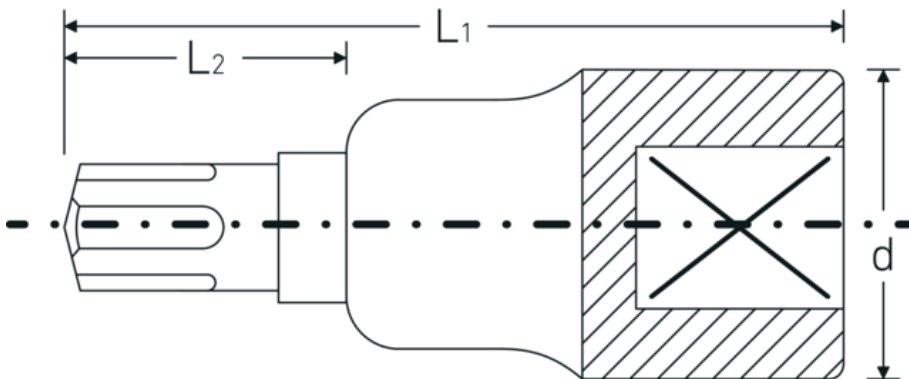

## Screwdriver sockets 1/2"

54CV

Product no. **03090010**  
GTIN **4018754006601**  
Model **54 CV M 10**

**Label.** 1/2 " Screwdriver socket Ribe-CV® L.60mm

### Technical Drawing.

### Technical Attributes.

Internal square drive (inch)	1/2 "
d	22,7 mm
Size of output profile	M10
L1	60 mm
L2	22 mm

### Logistics data.

Depth mm (IFS)	61
Width mm (IFS)	23
Height mm (IFS)	23
Length (packed, mm)	100
Width (packed, mm)	90
Height (packed, mm)	23
Volume (packed, dm3)	0.207 dm3
Product no.	03090010
Weight (gross, kg)	0,479