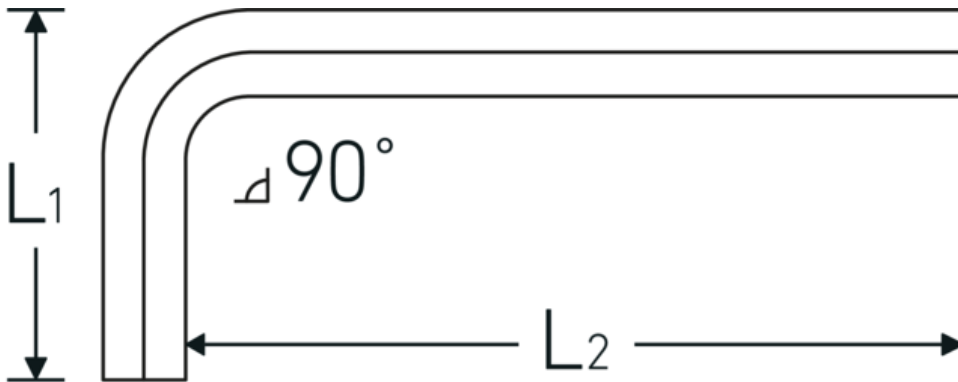

## Hex key for socket head screws

10760aCV

Product no. **43550014**  
GTIN **4018754029457**  
Model **10760 ACV 7/32**

**Label.** Hex key for socket head screws Hex drive 7/32 L.32mm x 80mm

**Features.**

### Technical Attributes.

|                           |       |
|---------------------------|-------|
| Drive profile             | Hex   |
| External hex drive (inch) | 7/32  |
| L1                        | 32 mm |
| L2                        | 80 mm |
| Length mm (L)             | 90 mm |