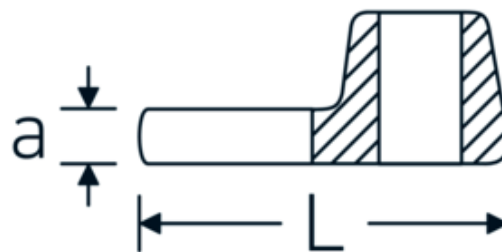

## CROW-FOOT wrench, inch

**540a**

Product no. **02500036**  
GTIN **4018754004652**  
Model **540 A 5/8**

### Label.

3/8 " CROW-FOOT wrench Wrench size 5/8" L.37,7mm

### Technical Attributes.

<b>a</b>	6,3 mm
<b>Internal square drive (inch)</b>	3/8 "
<b>Width mm (b)</b>	30 mm
<b>Length mm (L)</b>	37,7 mm
<b>S</b>	20,4 mm
<b>Wrench size [inch]</b>	5/8 "

02500060	540 A 1 3/8	3/8 " CROW-FOOT wrench Wrench size 1 3/8" L.54,5mm	4018754004768
02500062	540 A 1 7/16	3/8 " CROW-FOOT wrench Wrench size 1 7/16" L.56,5mm	4018754004775
02500064	540 A 1 1/2	3/8 " CROW-FOOT wrench Wrench size 1 1/2" L.58mm	4018754004782
02500065	540 A 1 9/16	3/8 " CROW-FOOT wrench Wrench size 1 9/16" L.59,5mm	4018754004799
02500066	540 A 1 5/8	3/8 " CROW-FOOT wrench Wrench size 1 5/8" L.63mm	4018754004805
02500067	540 A 1 11/16	3/8 " CROW-FOOT wrench Wrench size 1 11/16" L.63mm	4018754173631
02500068	540 A 1 3/4	3/8 " CROW-FOOT wrench Wrench size 1 3/4" L.68mm	4018754004812
02500070	540 A 1 7/8	3/8 " CROW-FOOT wrench Wrench size 1 7/8" L.72mm	4018754004829
02500072	540 A 2	3/8 " CROW-FOOT wrench Wrench size 2" L.75mm	4018754004836
02500074	540 A 2 1/8	3/8 " CROW-FOOT wrench Wrench size 2 1/8" L.75,6mm	4018754173648
02500076	540 A 2 1/4	3/8 " CROW-FOOT wrench Wrench size 2 1/4" L.80,5mm	4018754173655
03500078	540 A 2 3/8	1/2 " CROW-FOOT wrench Wrench size 2 3/8" L.81,5mm	4018754121366