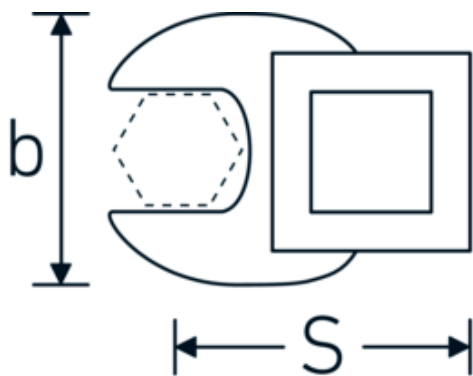

## CROW-FOOT wrench, inch

**540a**

Product no. **02500036**  
GTIN **4018754004652**  
Model **540 A 5/8**

### Label.

3/8 " CROW-FOOT wrench Wrench size 5/8" L.37,7mm

### Technical Attributes.

<b>a</b>	6,3 mm
<b>Internal square drive (inch)</b>	3/8 "
<b>Width mm (b)</b>	30 mm
<b>Length mm (L)</b>	37,7 mm
<b>S</b>	20,4 mm
<b>Wrench size [inch]</b>	5/8 "

## Variants.

Product no.	Model no. (ERP)	Description	GTIN
01500024	540 A 3/8	1/4 " CROW-FOOT wrench Wrench size 3/8" L.25,5mm	4018754173839
02500028	540 A 7/16	3/8 " CROW-FOOT wrench Wrench size 7/16" L.32mm	4018754004621
02500032	540 A 1/2	3/8 " CROW-FOOT wrench Wrench size 1/2" L.34,3mm	4018754004638
02500034	540 A 9/16	3/8 " CROW-FOOT wrench Wrench size 9/16" L.37,7mm	4018754004645
02500036	540 A 5/8	3/8 " CROW-FOOT wrench Wrench size 5/8" L.37,7mm	4018754004652
02500038	540 A 11/16	3/8 " CROW-FOOT wrench Wrench size 11/16" L.42,5mm	4018754004669
02500040	540 A 3/4	3/8 " CROW-FOOT wrench Wrench size 3/4" L.42,5mm	4018754004676
02500042	540 A 13/16	3/8 " CROW-FOOT wrench Wrench size 13/16" L.42,3mm	4018754004683
02500044	540 A 7/8	3/8 " CROW-FOOT wrench Wrench size 7/8" L.44,5mm	4018754004690
02500048	540 A 1	3/8 " CROW-FOOT wrench Wrench size 1" L.47mm	4018754004706
02500050	540 A 1 1/16	3/8 " CROW-FOOT wrench Wrench size 1 1/16" L.47mm	4018754004713
02500052	540 A 1 1/8	3/8 " CROW-FOOT wrench Wrench size 1 1/8" L.50mm	4018754004720
02500054	540 A 1 3/16	3/8 " CROW-FOOT wrench Wrench size 1 3/16" L.50mm	4018754004737
02500056	540 A 1 1/4	3/8 " CROW-FOOT wrench Wrench size 1 1/4" L.53mm	4018754004744
02500058	540 A 1 5/16	3/8 " CROW-FOOT wrench Wrench size 1 5/16" L.53mm	4018754004751