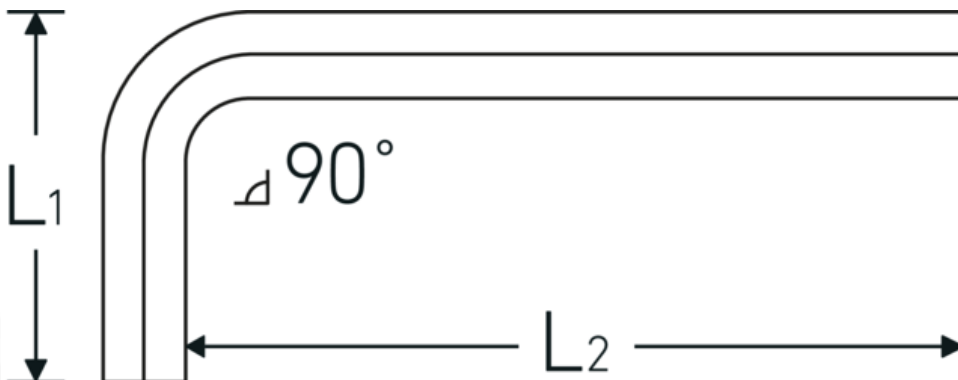

Hex key L-spanner

10760a

Product no. **43553014**
GTIN **4018754332342**
Model **10760a 7/32**
WINKELSCHRAUBENDREHER
SECHSKANT

Label. Hex key L-spanner screwdriver Hex drive 7/32 L.32mm x 80mm

Features.

- for cap head screws
- chrome vanadium, nickel-plated

Advantages.

For Allen screws

Technical Drawing.

Technical Attributes.

Drive profile Hexagonal
External hex drive (inch) 7/32

Logistics data.

Depth mm (IFS) 89
Width mm (IFS) 35

L1	32 mm	Height mm (IFS)	6
L2	80 mm	Length (packed, mm)	175
		Width (packed, mm)	100
		Height (packed, mm)	7
		Volume (packed, dm ³)	0.1225 dm ³
		Art. no.	43553014
		Weight (gross, kg)	0,240
		Weight PAP (kg)	0,000
		Weight PVC (kg)	0,004
		GTIN	4018754332342
		Country of origin	GERMANY
		Region of origin	Nordrhein-Westfalen
		WEEE/ElektroG	nicht ear-pflichtig
		Customs tariff no.	82054000
		Packing standard	10
		Weight	23 g

Variants.

Art. no.	Model no. (ERP)	Description	GTIN
43553003	10760a 3/64 WINKELSCHRAUBENDREHER SECHSKANT	Hex key L-spanner screwdriver Hex drive 3/64 L.14mm x 45mm	4018754332267
43553004	10760a 1/16 WINKELSCHRAUBENDREHER SECHSKANT	Hex key L-spanner screwdriver Hex drive 1/16 L.15mm x 45mm	4018754332274
43553005	10760a 5/64 WINKELSCHRAUBENDREHER SECHSKANT	Hex key L-spanner screwdriver Hex drive 5/64 L.16mm x 50mm	4018754332281
43553006	10760a 3/32 WINKELSCHRAUBENDREHER SECHSKANT	Hex key L-spanner screwdriver Hex drive 3/32 L.17mm x 51mm	4018754332298
43553008	10760a 1/8 WINKELSCHRAUBENDREHER SECHSKANT	Hex key L-spanner screwdriver Hex drive 1/8 L.22mm x 57mm	4018754332304
43553009	10760a 9/64 WINKELSCHRAUBENDREHER SECHSKANT	Hex key L-spanner screwdriver Hex drive 9/64 L.23mm x 63mm	4018754332311
43553010	10760a 5/32 WINKELSCHRAUBENDREHER SECHSKANT	Hex key L-spanner screwdriver Hex drive 5/32 L.25mm x 65mm	4018754332328
43553012	10760a 3/16 WINKELSCHRAUBENDREHER SECHSKANT	Hex key L-spanner screwdriver Hex drive 3/16 L.29mm x 70mm	4018754332335