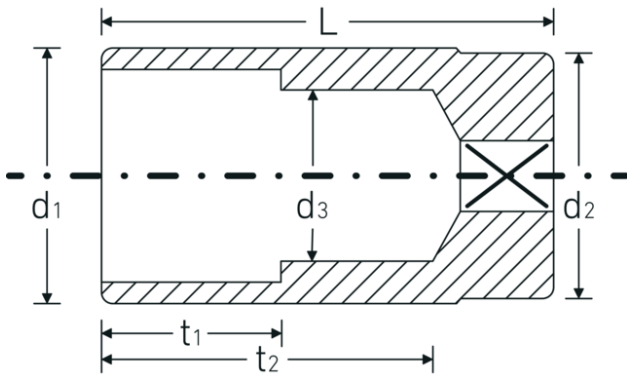

## Sockets 1/2", inch, extra deep

51a

Product no. **03420052**  
GTIN **4018754008117**  
Model **51 A 1 1/8**

**Label.** 1/2 " Socket Wrench size 1 1/8" L.83mm

## Technical Drawing.

## Technical Attributes.

Drive profile	bi-hex AS-Drive®
Internal square drive (inch)	1/2 "
d1	38,1 mm
d2	36 mm
d3	27,4 mm
Length mm (L)	83 mm
Wrench size [inch]	1 1/8 "
t1	35 mm
t2	64 mm

## Logistics data.

Depth mm (IFS)	84
Width mm (IFS)	39
Height mm (IFS)	39
Length (packed, mm)	194
Width (packed, mm)	85
Height (packed, mm)	40
Volume (packed, dm3)	0.6596 dm3
Product no.	03420052
Weight (gross, kg)	1,700