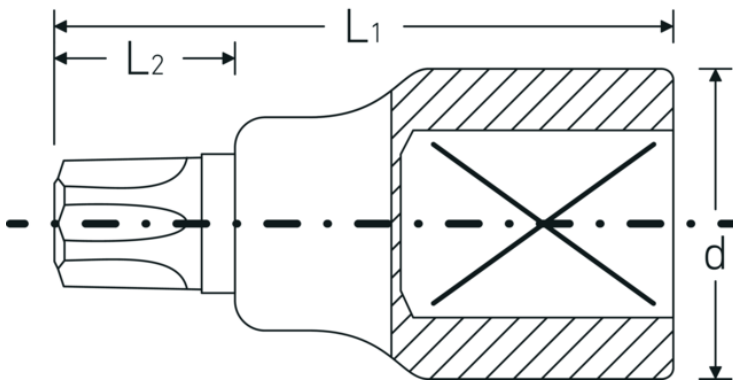

### 59TX

Product no. **05100090**  
GTIN **4018754132201**  
Model **59TX T 90**

**Label.** 3/4 " Screwdriver socket L.80mm

### Technical Drawing.

### Technical Attributes.

Drive profile	TORX®
Internal square drive (inch)	3/4 "
d	34,7 mm
Size of output profile	T90
L1	80 mm
L2	25 mm

### Logistics data.

Depth mm (IFS)	80
Width mm (IFS)	35
Height mm (IFS)	35
Length (packed, mm)	80
Width (packed, mm)	35
Height (packed, mm)	35
Volume (packed, dm3)	0.098 dm3
Product no.	05100090
Weight (gross, kg)	0,331