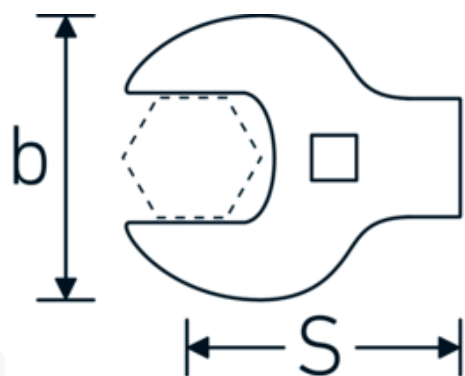

CROW-FOOT wrench heavy-duty, inch
540a HD

Product no. **02501038**
GTIN **4018754198092**
Model **540A HD SW 11/16**

Label.

3/8 " CROW-FOOT wrench heavy-duty Wrench size 11/16" L.47,2mm

Technical Drawing.

Technical Attributes.

a	11 mm
Internal square drive (inch)	3/8 "
Width mm (b)	38 mm

Logistics data.

Depth mm (IFS)	40
Width mm (IFS)	37
Height mm (IFS)	11

Length mm (L)	47,2 mm	Length (packed, mm)	65
S	28,6 mm	Width (packed, mm)	55
Wrench size [inch]	11/16 "	Height (packed, mm)	35
		Volume (packed, dm3)	0.125125 dm3
		Product no.	02501038
		Weight (gross, kg)	0,090
		Weight PAP (kg)	0,000
		Weight PVC (kg)	0,004
		GTIN	4018754198092
		Country of origin	GERMANY
		Region of origin	Nordrhein-Westfalen
		WEEE/ElektroG	nicht ear-pflichtig
		Customs tariff no.	82042000
		Packing standard	1
		Weight	69 g