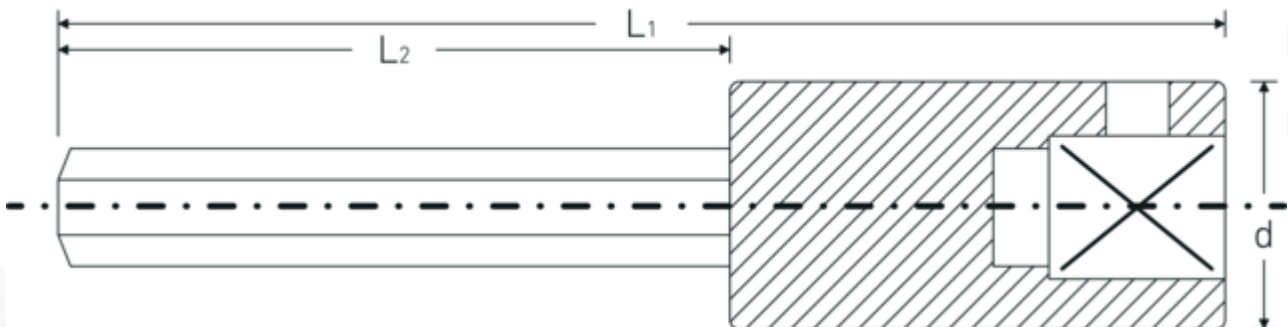

## INHEX socket

44a

Product no. **01450010**  
GTIN **4018754001446**  
Model **44 A 5/32**

**Label.** INHEX socket 1/4 " 5/32 L.55mm

**Features.**

- for socket head screws
- DIN 7422
- Chrome Alloy Steel, chrome plated

## Advantages.

For Allen screws

## Technical Attributes.

Drive profile Hexagonal  
External hex drive (inch) 5/32

## Logistics data.

Depth mm (IFS) 55  
Width mm (IFS) 11

<b>Internal square drive (inch)</b>	1/4 "	<b>Height mm (IFS)</b>	11
<b>d</b>	10,7 mm	<b>Length (packed, mm)</b>	100
<b>DIN</b>	DIN 7422	<b>Width (packed, mm)</b>	60
<b>L1</b>	55 mm	<b>Height (packed, mm)</b>	11
<b>L2</b>	30 mm	<b>Volume (packed, dm3)</b>	0.066 dm3
		<b>Art. no.</b>	01450010
		<b>Weight (gross, kg)</b>	0,076
		<b>Weight PAP (kg)</b>	0,000
		<b>Weight PVC (kg)</b>	0,003
		<b>GTIN</b>	4018754001446
		<b>Country of origin</b>	GERMANY
		<b>Region of origin</b>	Nordrhein-Westfalen
		<b>WEEE/ElektroG</b>	nicht ear-pflichtig
		<b>Customs tariff no.</b>	82042000
		<b>Packing standard</b>	5
		<b>Weight</b>	14 g