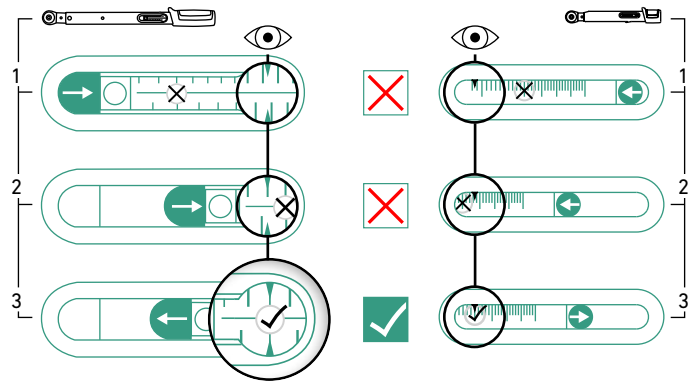

1

<http://qr.stahlwille.com/BHT71w>

2

40-200 N·m
30-145 ft·lb

Min./
Max.!

730/2 Quick
4-20 N·m

Min./
Max.!

3

4

5

service.stahlwille.de