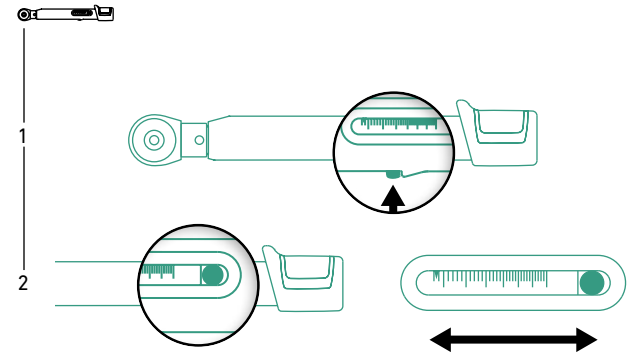

1

<http://qr.stahlwille.com/BHT71w>

2

40-200 N·m
30-145 ft·lb

Min./
Max.!

730/2 Quick
4-20 N·m

Min./
Max.!

3

4

5

service.stahlwille.de