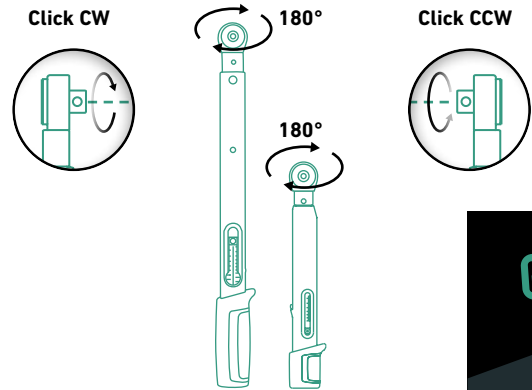

service.stahlwille.de