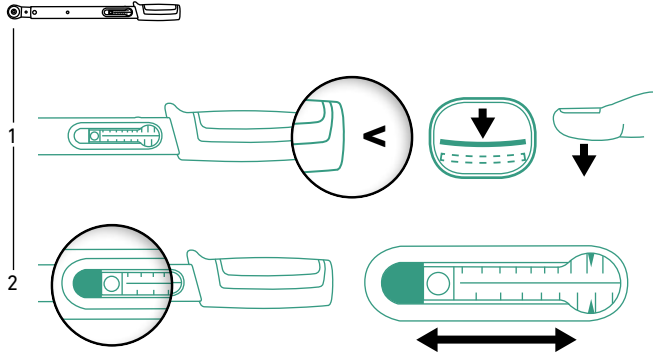

1

<http://qr.stahlwille.com/BHT71w>

2

40-200 N·m
30-145 ft·lb

Min./
Max.!

730/2 Quick
4-20 N·m

Min./
Max.!

3

4

5

service.stahlwille.de