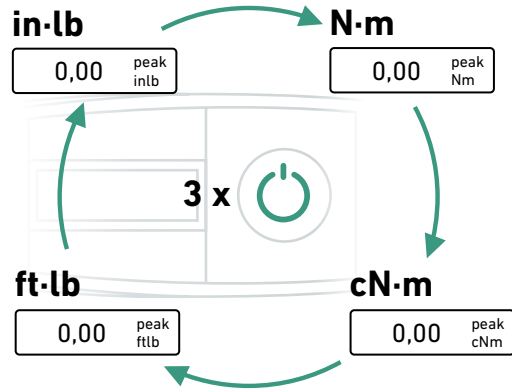

POWER ON

+ 1 x

MODE

UNIT

TARE

USER Configuration via SensoMaster 4

qr.stahlwille.com/E0286V

USER Configuration via SENSOTORK®

| | | | |
|------------------|--------------------|----------------------------|--------------|
| | | XX,00 user Nm | USER DEFAULT |
| | 3 x [Power Button] | 10,00 eval Nm | DEFAULT |
| SET | 1 x [Power Button] | 1,00 [+0,50] 20,00 eval Nm | |
| SAVE | 3 x [Power Button] | [Down Arrow] [Sun] | |
| START | | 0,00 eval Nm | |
| POWER OFF | | 10,00 user Nm | USER DEFAULT |