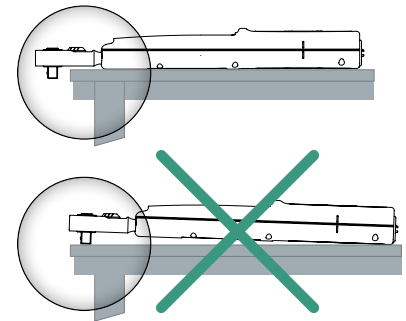

SENSOTORK® 701
Starting Up

qr.stahlwille.com/Fr94Uc

TOOLS THAT
... inspire

STAHLWILLE Eduard Wille GmbH & Co. KG
Lindenallee 27 · 42349 Wuppertal · Germany
Tel.: +49 202 4791-0 · Fax: +49 202 4791-200
info@stahlwille.de · www.stahlwille.com

POWER ON

+ 1 x