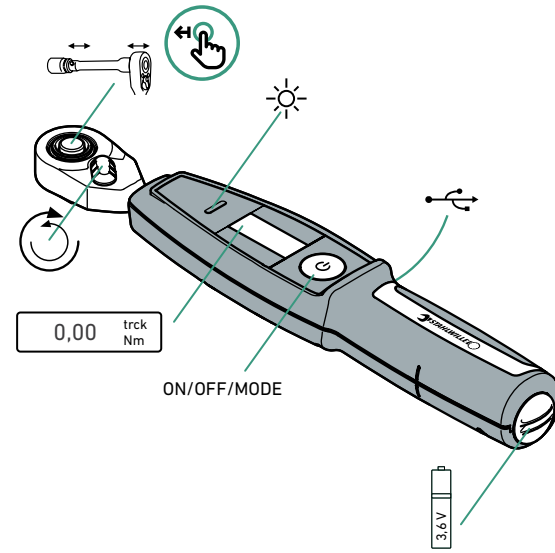

SENSOTORK® 701
Starting Up

qr.stahlwille.com/Fr94Uc

TOOLS THAT
... inspire

STAHLWILLE Eduard Wille GmbH & Co. KG
Lindenallee 27 · 42349 Wuppertal · Germany
Tel.: +49 202 4791-0 · Fax: +49 202 4791-200
info@stahlwille.de · www.stahlwille.com

POWER ON

+ 1 x