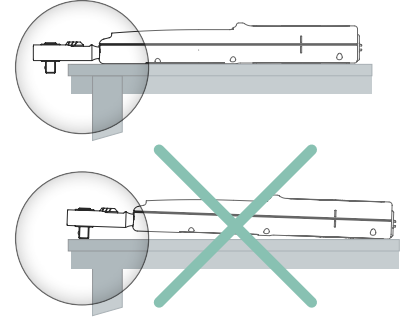

MODE

UNIT

TARE

USER Configuration via SensoMaster 4

qr.stahlwille.com/E0286V

USER Configuration via SENSOTORK®

		XX,00 user Nm	USER DEFAULT
	3 x [Power Button]	10,00 eval Nm	DEFAULT
SET	1 x [Power Button]	1,00 [+0,50] 20,00 eval Nm	
SAVE	3 x [Power Button]	[Down Arrow] [Sun]	
START		0,00 eval Nm	
POWER OFF		10,00 user Nm	USER DEFAULT

POWER OFF

qr.stahlwille.com/Fr94Uc

service.stahlwille.com