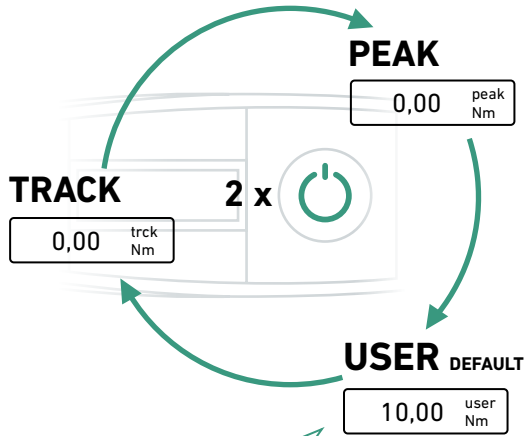

POWER ON

+ 1 x

MODE

UNIT

TARE

USER Configuration via SensoMaster 4

qr.stahlwille.com/E0286V

USER Configuration via SENSOTORK®