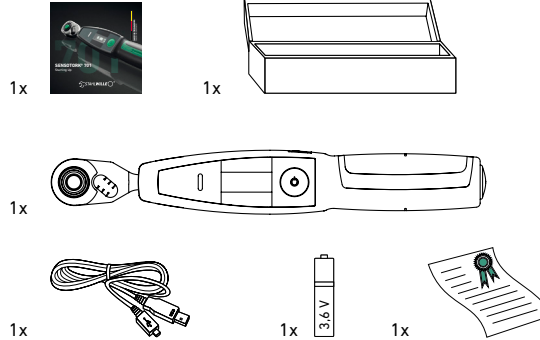

SENSOTORK® 701
Starting Up

qr.stahlwille.com/Fr94Uc

TOOLS THAT
... inspire

STAHLWILLE Eduard Wille GmbH & Co. KG
Lindenallee 27 · 42349 Wuppertal · Germany
Tel.: +49 202 4791-0 · Fax: +49 202 4791-200
info@stahlwille.de · www.stahlwille.com

POWER ON

+ 1 x