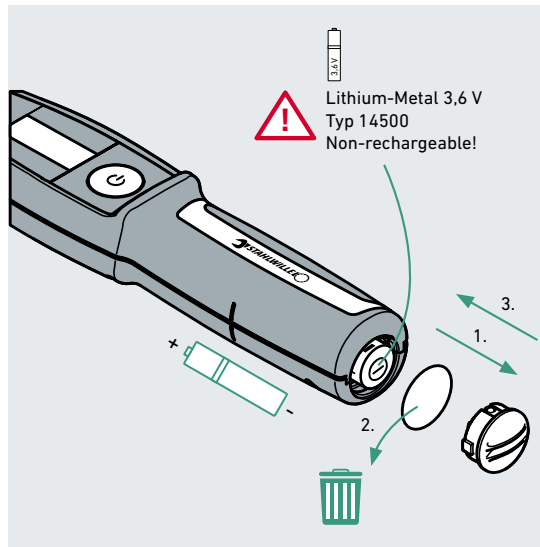

POWER ON

+ 1 x

MODE

UNIT

TARE

USER Configuration via SensoMaster 4

qr.stahlwille.com/E0286V

USER Configuration via SENSOTORK®