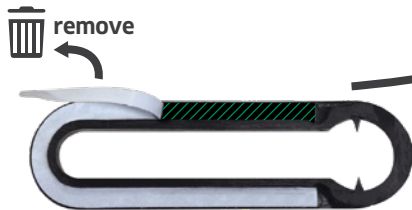

© STAHLWILLE Eduard Wille GmbH & Co. KG //
0-03-22 WEB // V 1.0 // 91974010

Installing the scale window

Repair instructions

3 FITTING

4

5 PRESS DOWN

 Made in Germany

5 min