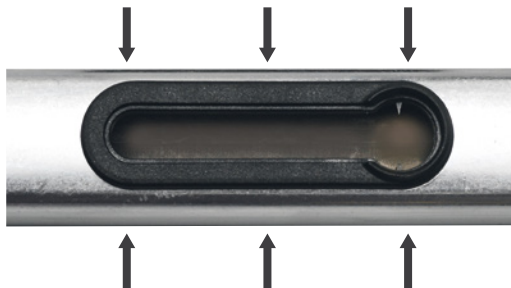

© STAHLWILLE Eduard Wille GmbH & Co. KG //
0-03-22 WEB // V 1.0 // 91974010

Installing the scale window

Repair instructions

3 FITTING

4

5 PRESS DOWN

 Made in Germany

5 min

Ready for calibration

72 h

Ready for use