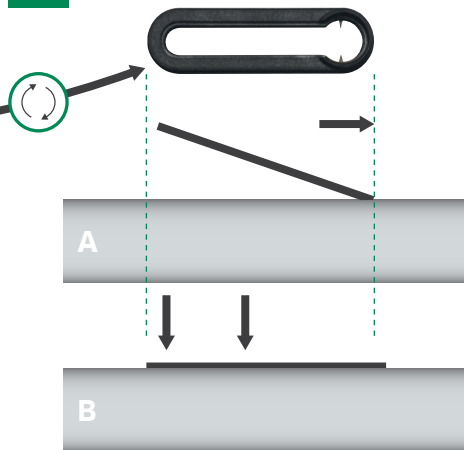

© STAHLWILLE Eduard Wille GmbH & Co. KG //
0-03-22 WEB // V 1.0 // 91974010

Installing the scale window

Repair instructions

3 FITTING

4

5 PRESS DOWN

 Made in Germany

5 min